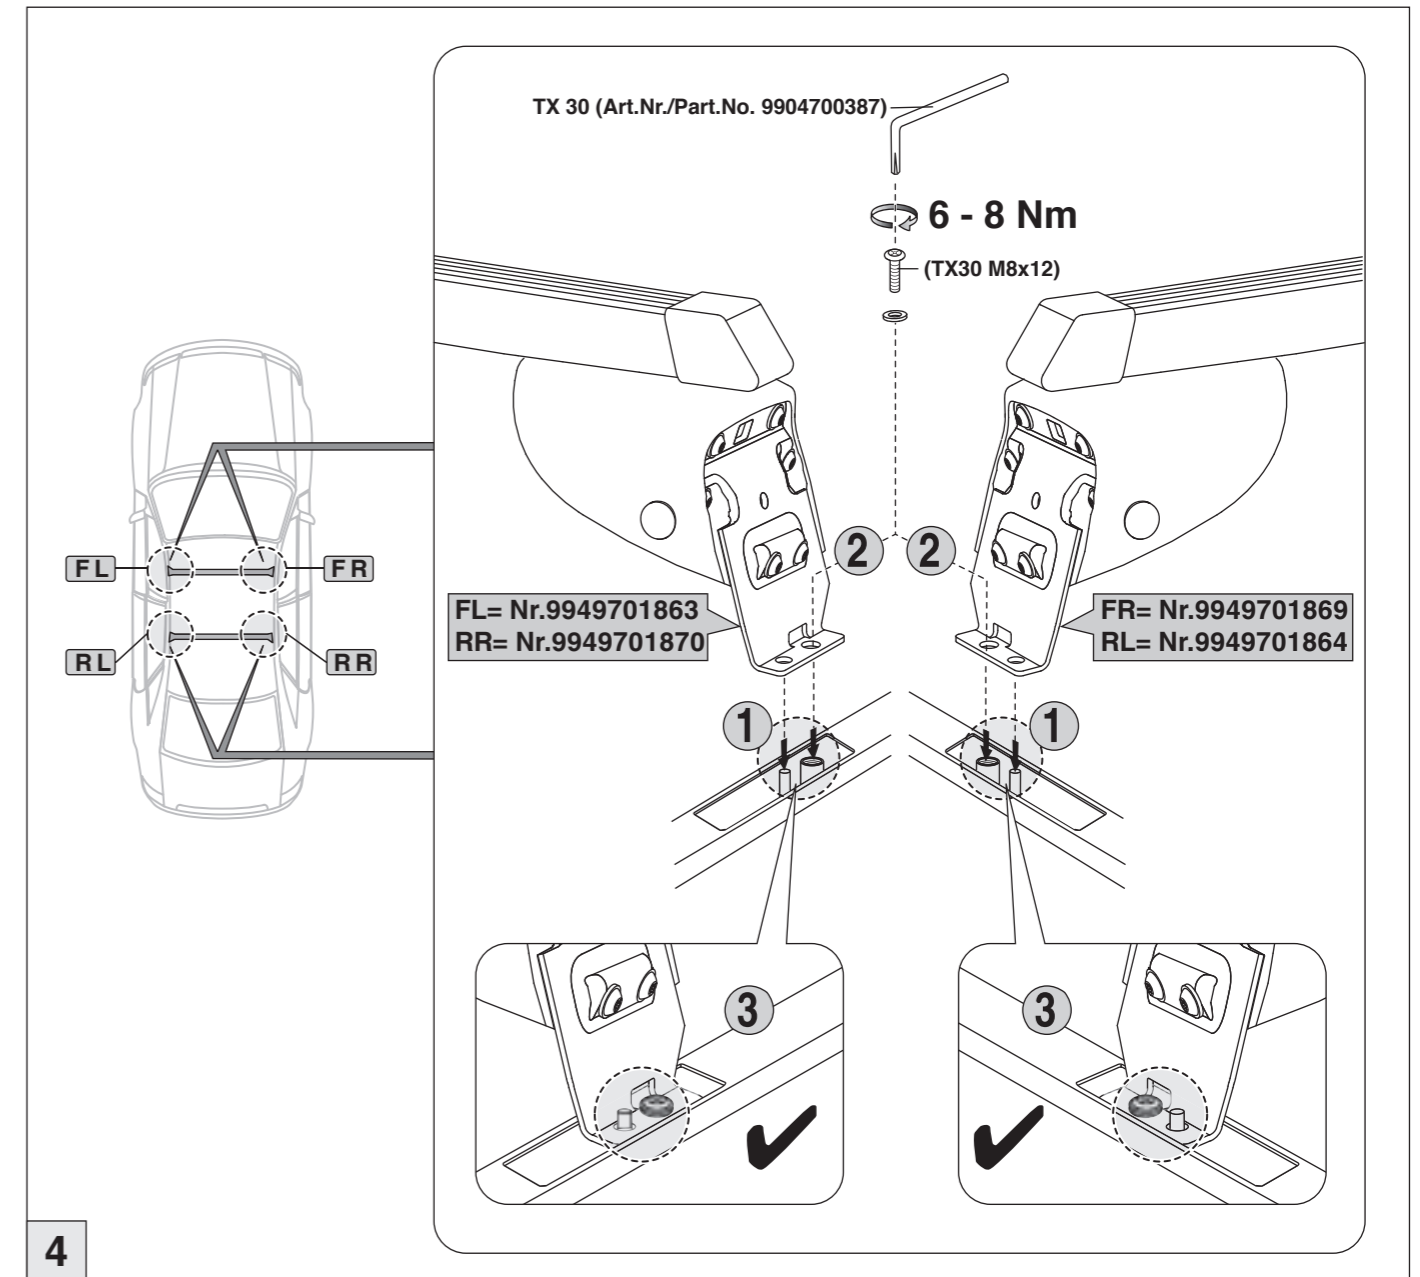

Atera SIGNO

Toyota RAV 4 01/2019 -
Toyota BZ4X 07/2022 -
Suzuki Across 09/2020 -