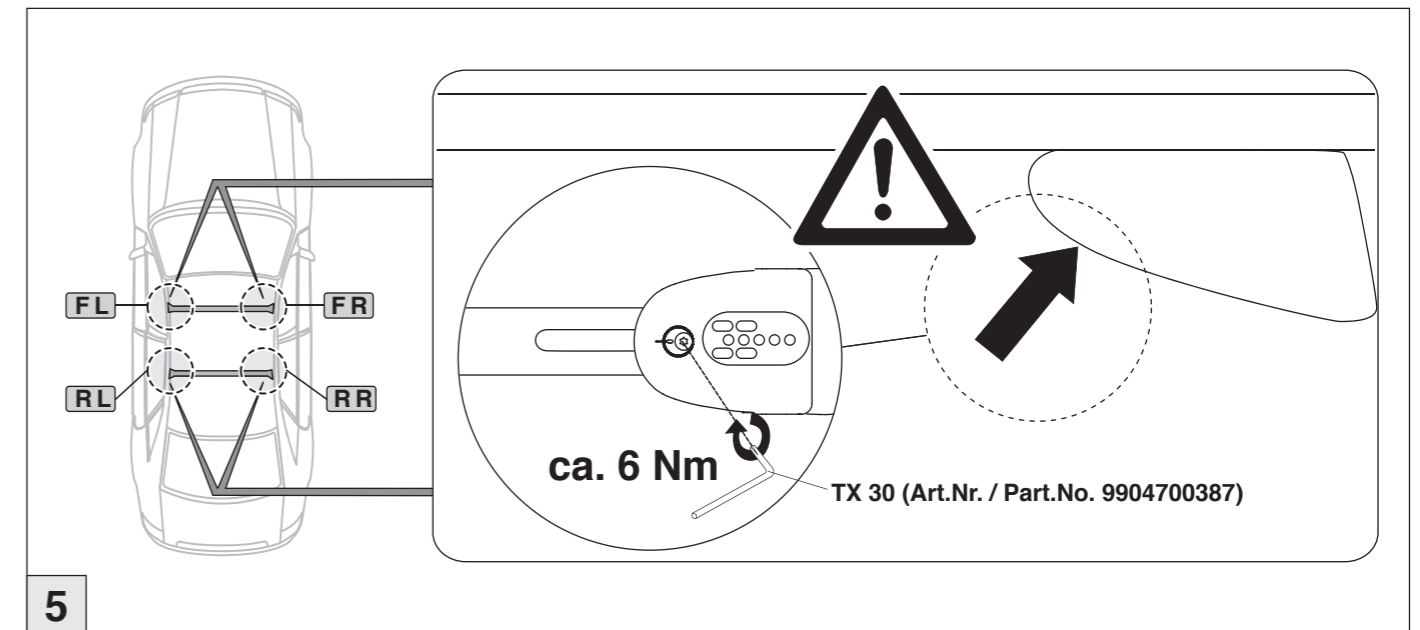

Atera SIGNO

Toyota RAV 4 01/2019 -
Toyota BZ4X 07/2022 -
Suzuki Across 09/2020 -

INFO

1

2

3

Atera SIGNO

Toyota RAV 4 01/2019 -
Toyota BZ4X 07/2022 -
Suzuki Across 09/2020 -

4

5